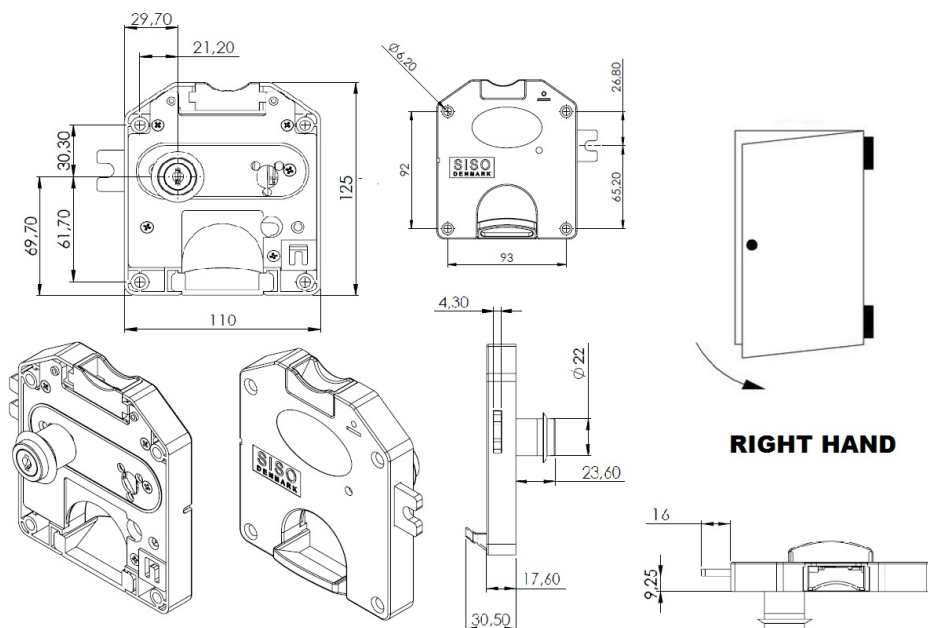

PRODUCT SHEET

Description:

Coin Lock F/2 Zloty,W/MIC System #01,CPL,RH,Snake SISO Metal Keys, Black Plastic Body, Coin Entrance & Exit All Blue, Plastic, W/SISO Logo on Lock Body, w/Chrome Plated Rosette

Item number:

14.60.247-1

Units	Box	Carton	HS Code	Barcode
Pcs.	6	48	8301300000	
				5704866051743

SISO A/S

Mileparken 11
DK-2740 Skovlunde
Denmark
VAT: DK 24786013

Phone +45 45 830 900

www.siso.dk
siso@siso.dk